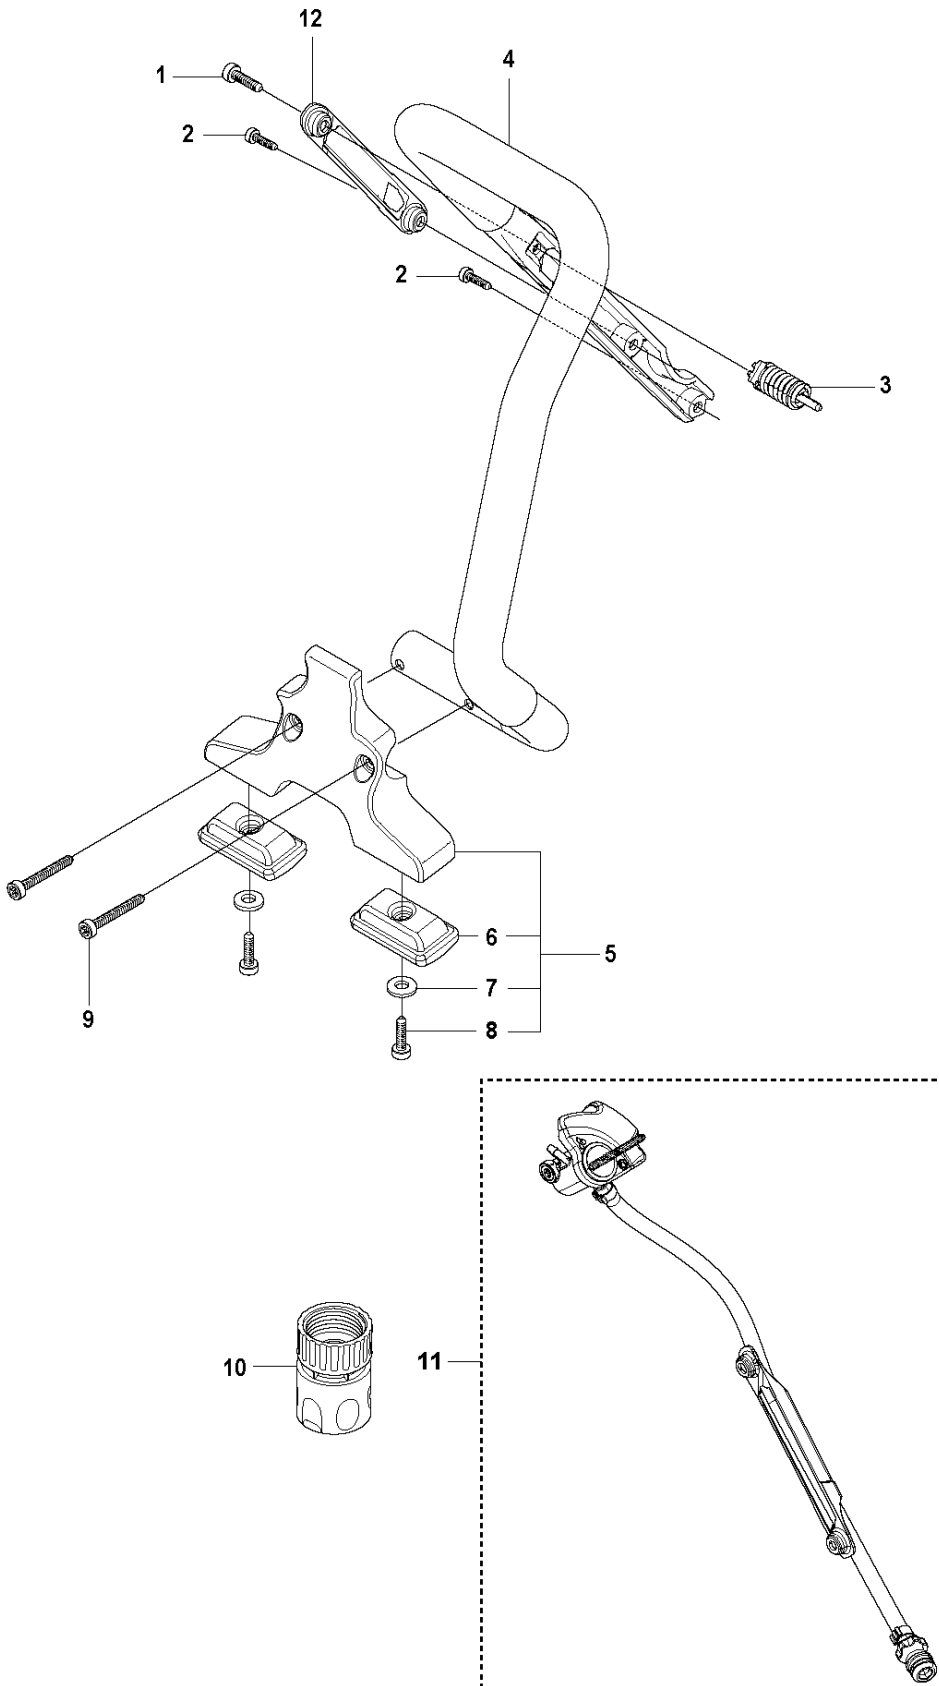

G K970
HANDLE

Ref	Part No	Description	Remark	QTY	KIT
1	544 06 12-01	SCREW ITXSCM		1	
2	503 21 54-20	SCREW ITXSCT		2	
3	585 90 56-01	ANTIVIBRATION ELEMENT		1	
4	599 44 06-01	HANDLE		1	
5	544 89 15-03	GROUND SUPPORT		1	
6	544 81 16-01	BASE		2	5
7	734 11 47-41	WASHER		2	5
8	503 21 53-12	SCREW ITXSCM		2	5
9	503 21 54-45	SCREW ITXSCT		2	
10	503 26 60-03	COUPLER	"1/2""	1	
10	503 26 60-04	COUPLER	"GHT 3/4""	1	
11	581 47 62-10	HOSE KIT		1	
12	585 01 99-01	HOSE GUARD		1