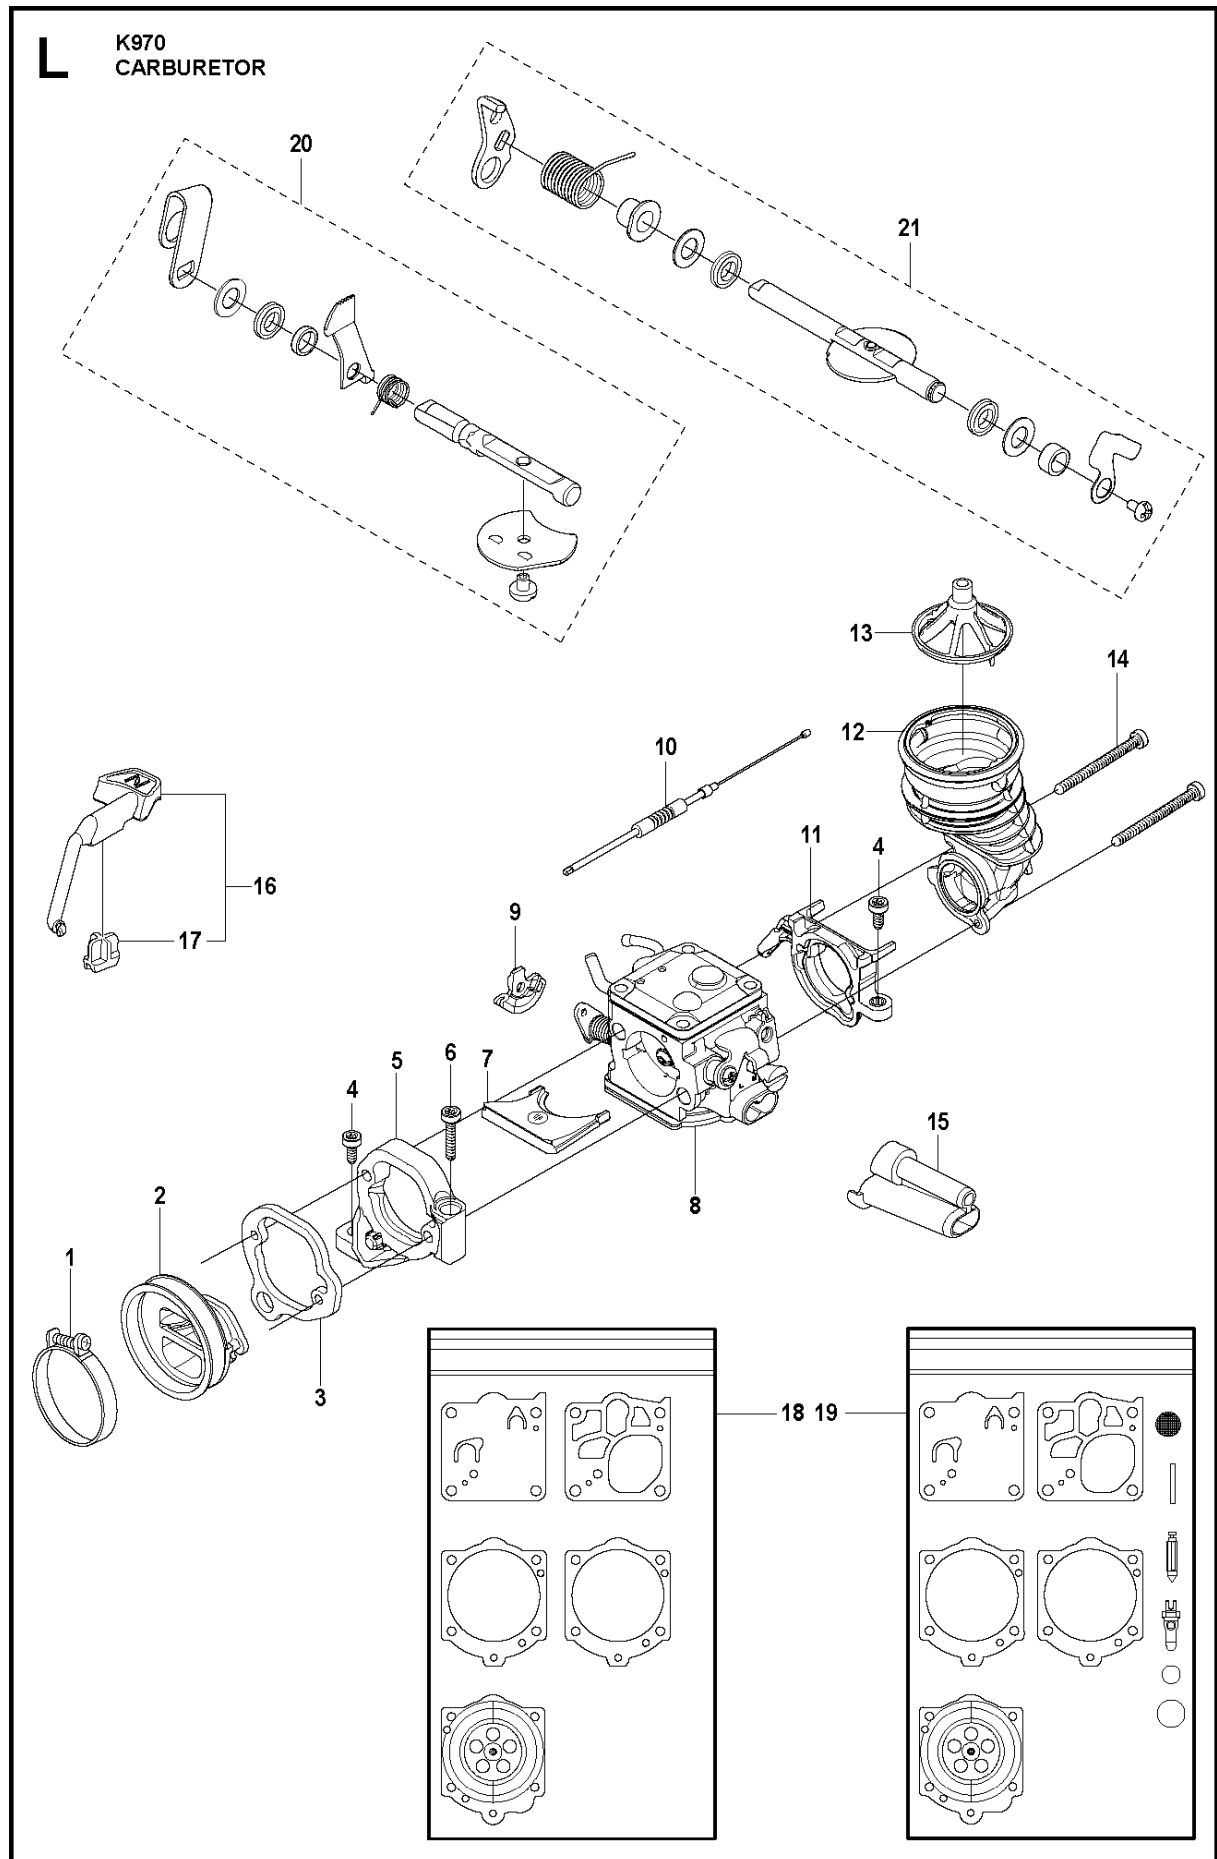

CARBURETOR

K970 Smartguard, 2020-04

Ref	Part No	Description	Remark	QTY	KIT
1	505 28 33-06	HOSE CLAMP		1	
2	506 41 41-01	INLET PIPE		1	
3	544 15 01-01	FLANGE		1	
4	503 21 53-16	SCREW ITXSCM		2	
5	544 11 39-01	CONSOLE		1	
6	503 21 53-30	SCREW ITXSCM		1	
7	506 41 42-01	PLATE		1	
8	584 91 30-01	CARBURETTOR		1	
9	505 14 84-01	LEVER		1	
10	576 49 04-01	THROTTLE CABLE ASSY		1	
11	522 85 62-01	FLANGE		1	
12	521 92 67-01	INLET PIPE		1	
13	510 24 39-01	FILTER		1	
14	501 97 18-02	SCREW ITXSCM		2	
15	586 06 21-01	CHISEL GUIDE		1	
16	506 23 20-11	CHOKE		1	
17	506 27 25-01	WEAR PROTECTION		1	16
18	502 44 58-01	GASKET KIT		1	
19	502 44 59-03	REPAIR KIT		1	
21	593 77 69-01	THROTTLE SHAFT		1	
20	593 77 77-01	CHOKE SHAFT		1