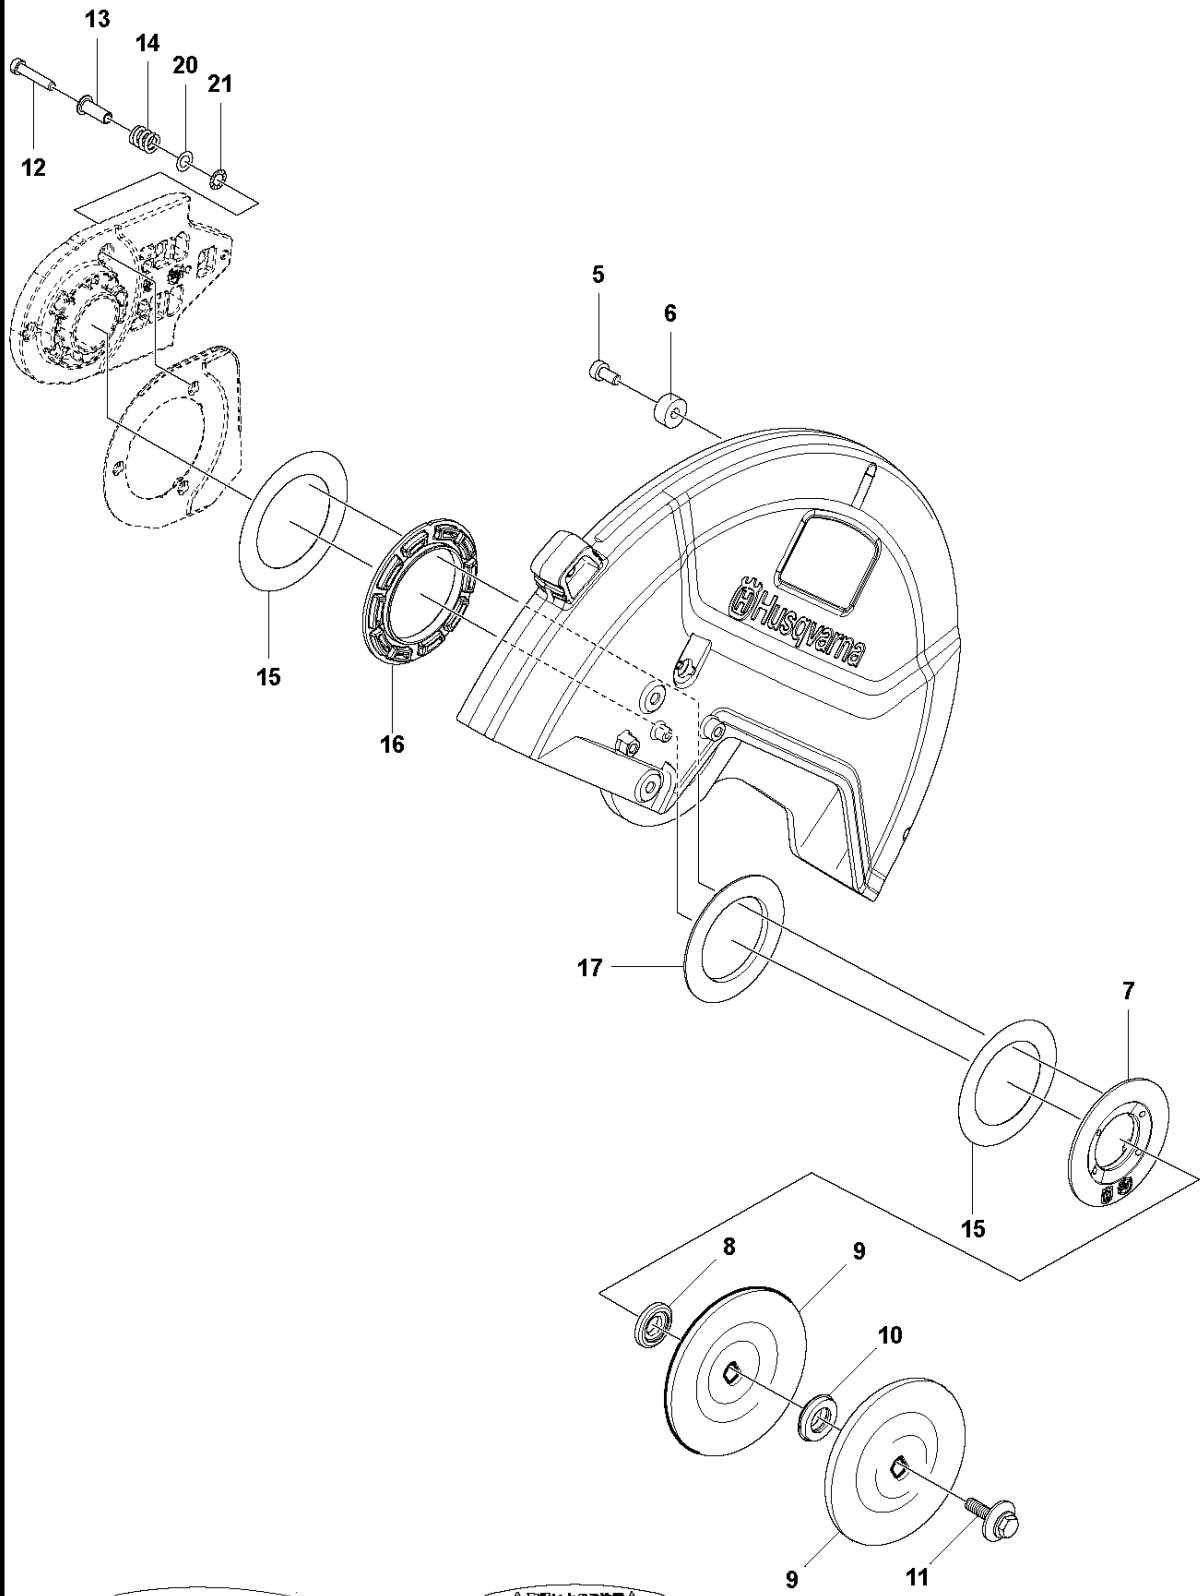

B3 K970
SMARTGUARD

GUARDS

K970 Smartguard, 2020-04

Ref	Part No	Description	Remark	QTY	KIT
5	504 90 94-10	SCREW ITXSCT		1	1
6	581 62 03-01	STOP		1	1
7	584 43 77-01	DISC		1	
8	584 43 83-01	SUPPORT FLANGE		1	
9	583 87 44-02	FLANGE	Diam 105mm	1	
9	506 07 09-02	FLANGE WASHER	""Diam 119mm, Japan 14""/16""	1	
10	578 39 82-01	BUSHING	Diam 20/25,4mm	1	
10	581 60 54-03	BUSHING	Diam 30,5mm	1	
10	506 37 96-22	KIT	Diam 22,2mm	1	
11	590 50 38-01	SCREW		1	
12	544 21 84-30	SCREW ITXSCM		4	
13	584 43 82-01	SLEEVE	""14"", Shiny""	4	
14	584 43 81-01	SPRING		4	
15	584 43 78-01	SHIM		2	
16	584 43 79-01	LINING		1	1
17	584 43 80-01	LINING		1	1
18	581 11 77-06	DECAL	""14""	1	
19	584 99 26-02	DECAL	""14""	1	
20	582 23 31-01	WASHER		1	
21	582 23 32-01	WASHER		1