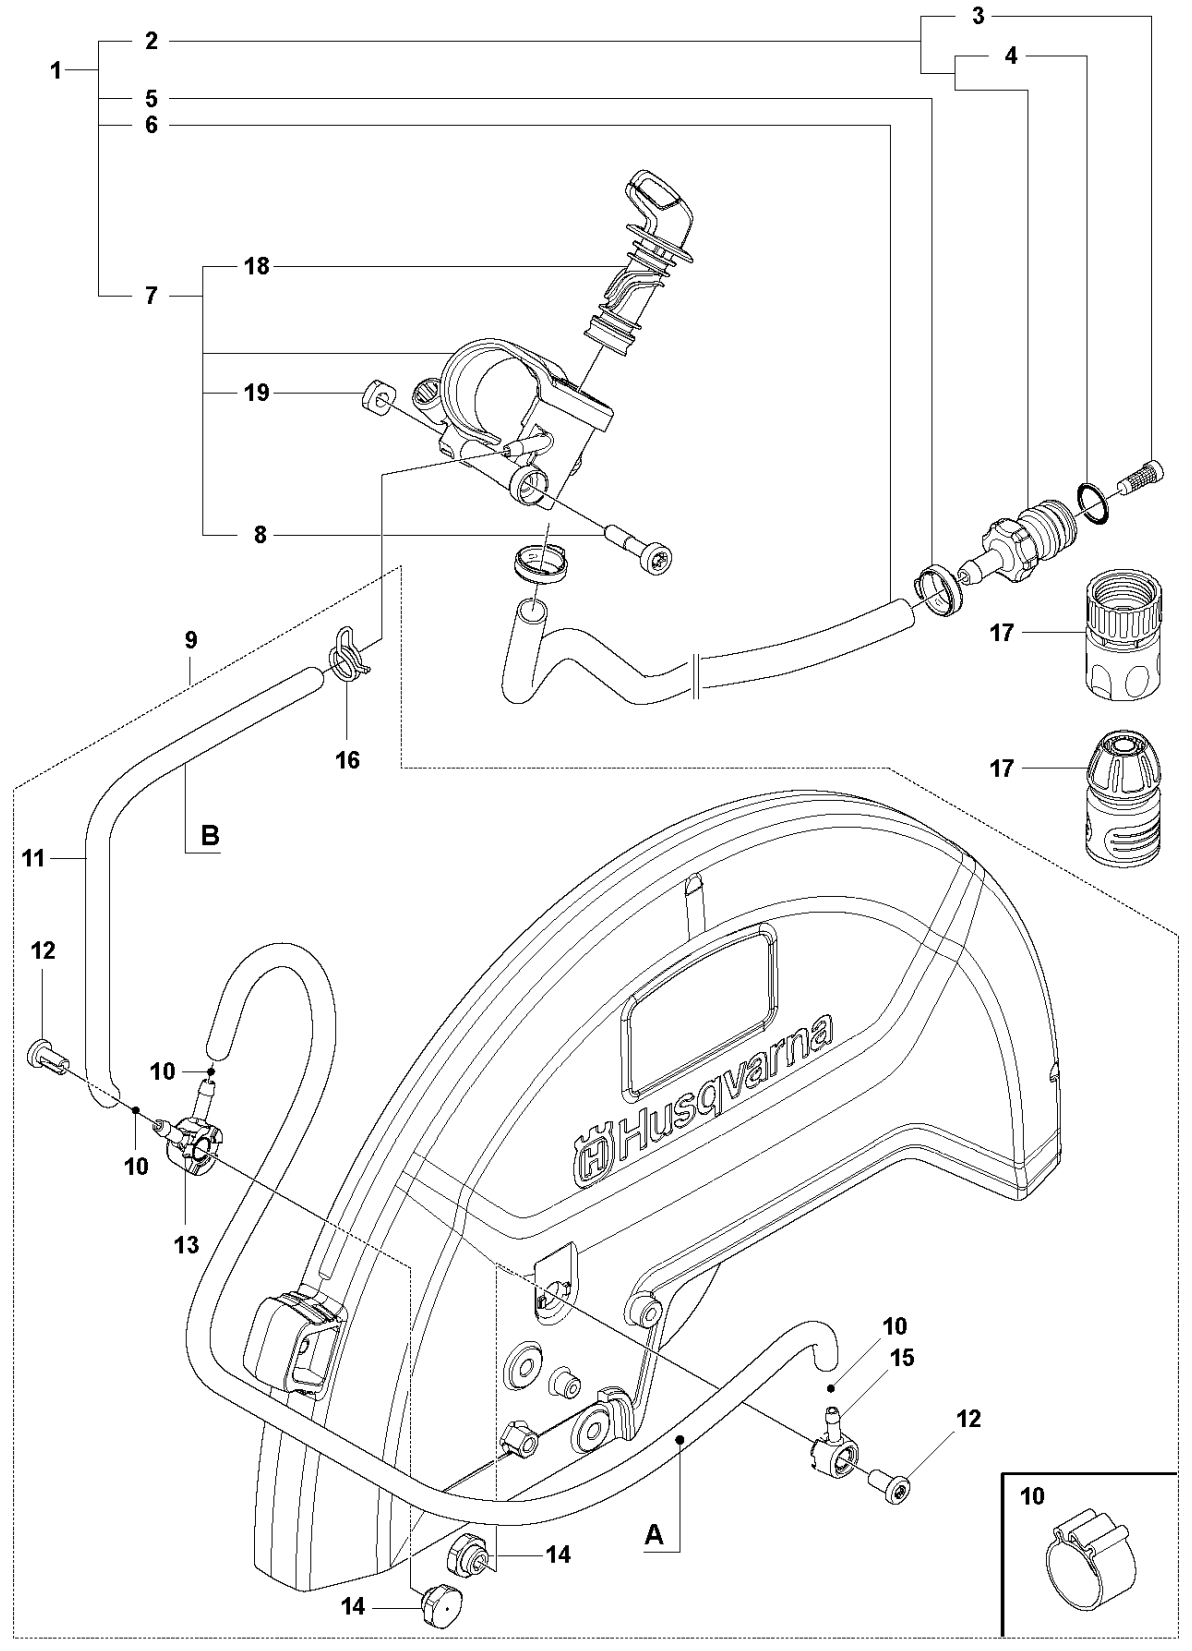

**M** K970  
GASKET KIT

2

GASKET KIT

K970 Smartguard, 2020-04

Ref	Part No	Description	Remark	QTY KIT	
1	506 38 26-01	TOOL		1	
2	544 22 98-09	GASKET KIT		1	
3	503 26 02-04	SEALING RING		2	3
4	594 89 01-01	GASKET		1	3
5	585 28 09-01	GASKET		1	3
6	577 98 89-01	GASKET		1	3

**N** K970  
VALVES

	A (mm)	B (mm)
K970 Smartguard 14"	295	270