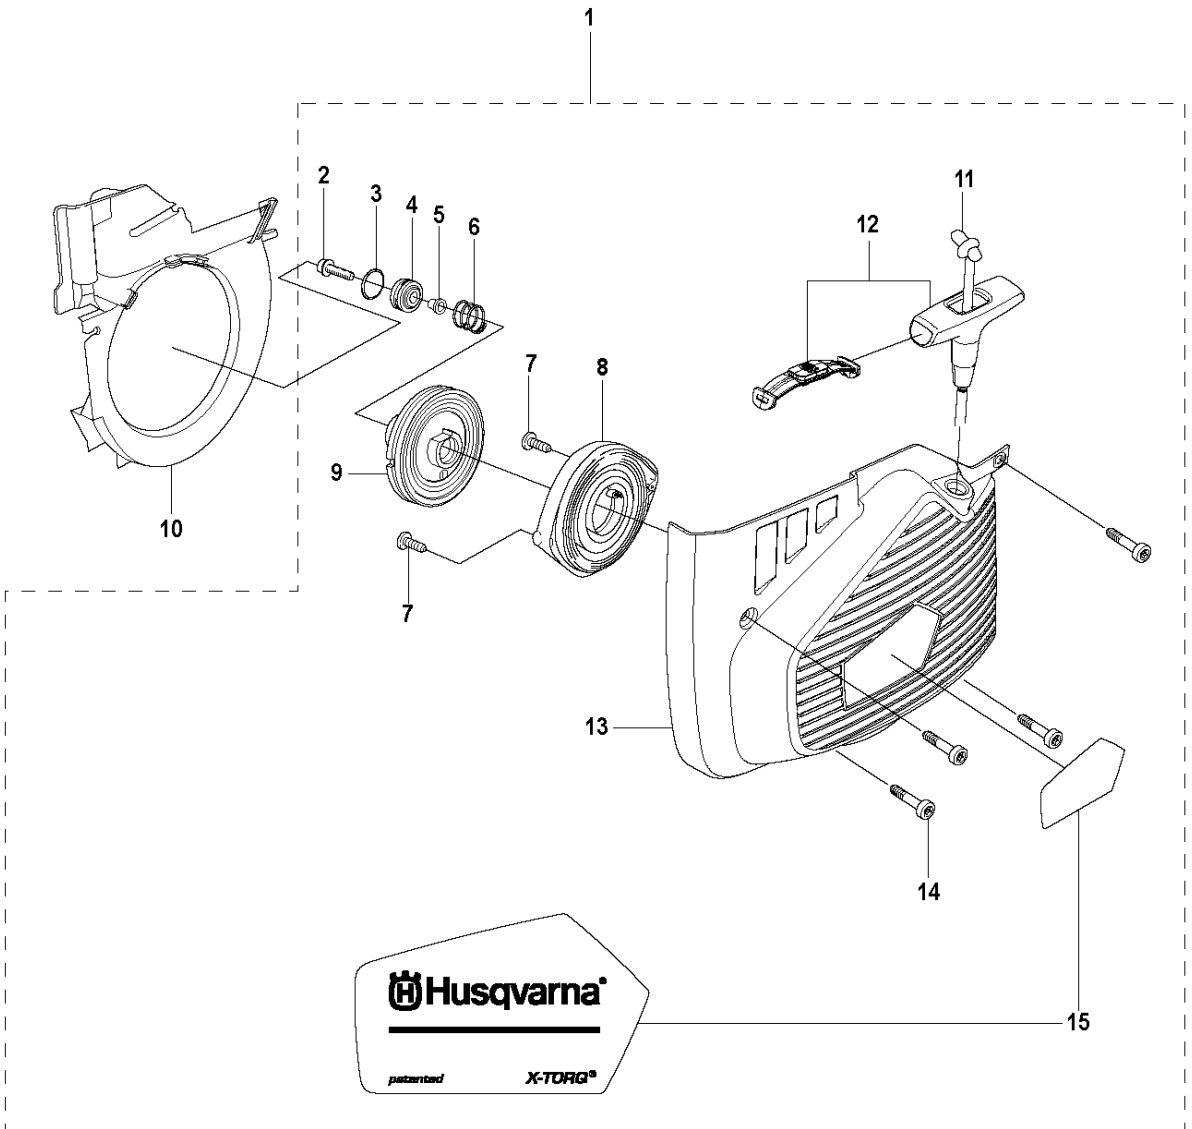

**K970
STARTER**

STARTER

K970 Smartguard, 2020-04

Ref	Part No	Description	Remark	QTY	KIT
1	574 50 73-15	STARTER ASSY		1	
2	503 21 07-22	SCREW IH SCT		1	1
3	740 43 13-00	O-RING		1	1
4	506 25 14-01	GROMMET		1	1
5	506 26 31-01	SPACING SLEEVE		1	1
6	506 25 30-01	COMPRESSION SPRING		1	1
7	525 88 74-02	SCREW CITXPANT		2	1
8	596 29 31-01	RECOIL SPRING		1	1
9	588 15 58-01	STARTER PULLEY		1	1
10	544 28 75-02	AIR CONDUCTOR		1	
11	506 33 56-15	CORD		1	1
11	506 33 56-50	STARTER ROPE	Coil 50m	1	1
12	584 25 79-02	STARTER HANDLE ASSY		1	1
13	505 34 94-02	STARTER COVER		1	1
14	501 98 10-20	SCREW ITXSCM		4	1
15	525 57 11-01	DECAL		1	1