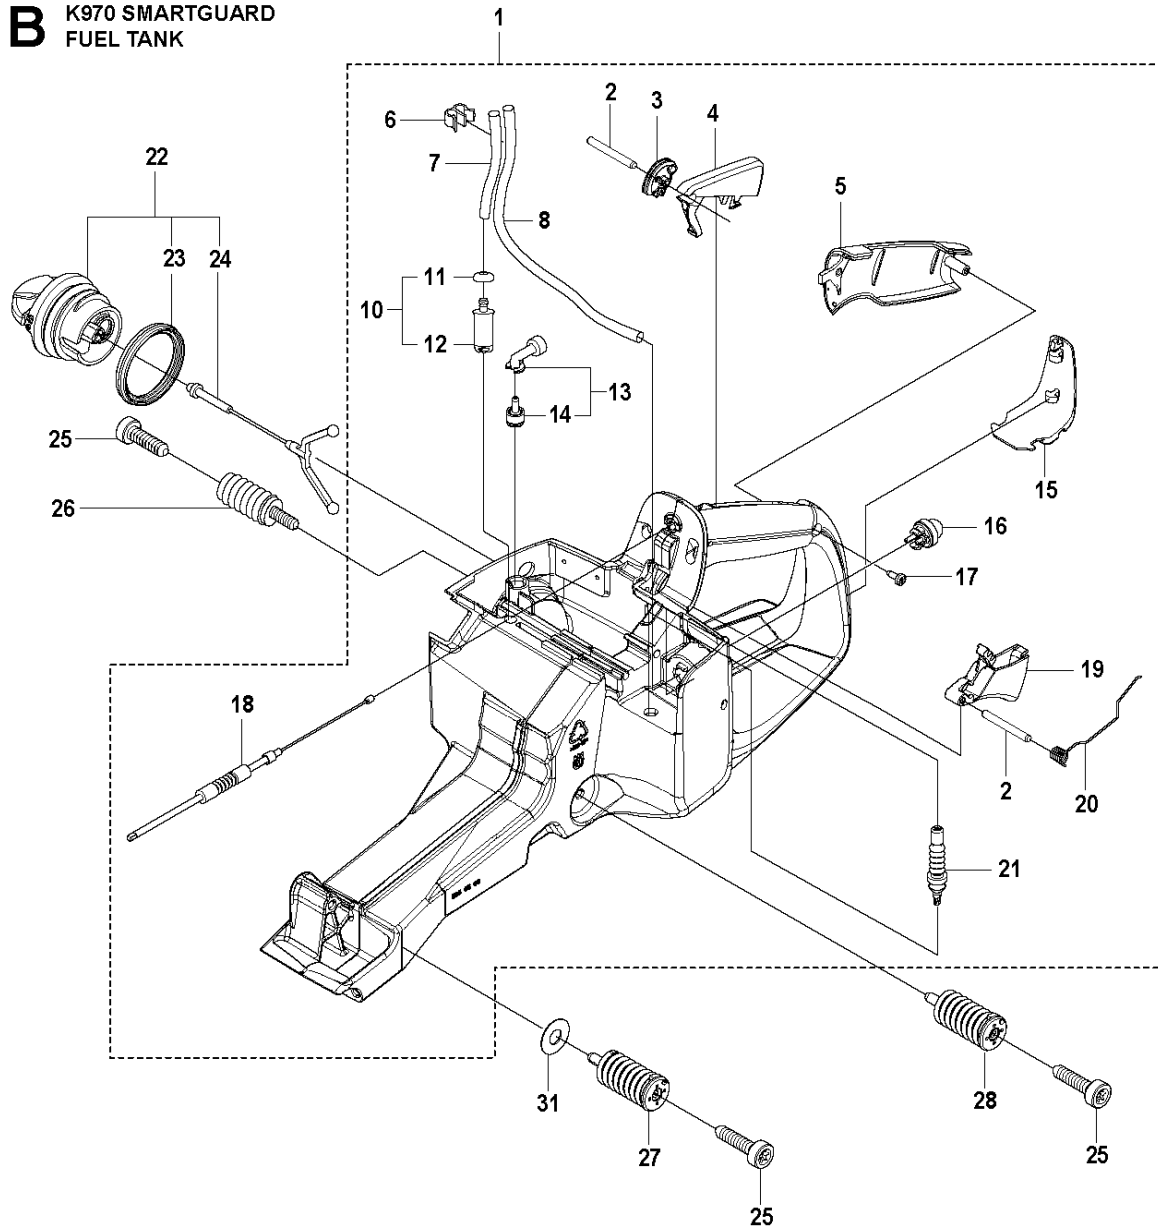

B K970 SMARTGUARD
FUEL TANK

燃料は
ガソリン 25 : 1 2サイクル専用オイル 30

FUEL TANK

K970 Smartguard, 2020-04

Ref	Part No	Description	Remark	QTY	KIT
1	581 92 21-13	FUEL TANK ASSY		1	
2	720 12 40-20	PARALLEL PIN		2	1
3	537 20 85-01	LEVER		1	1
4	510 25 52-01	THROTTLE LOCKOUT		1	1
5	537 20 56-01	COVER		1	1
6	574 44 42-01	CLIP		1	1
7	581 75 62-02	FUEL HOSE		1	1
8	537 04 24-18	FUEL HOSE		1	1
10	506 26 41-11	FUEL FILTER		1	1
11	506 27 11-01	HOSE CLAMP		1	1
12	506 26 41-01	FUEL FILTER		1	1
13	576 90 04-01	TANK VENT ASSY		1	1
14	598 70 05-01	TANK VENT ASSY		1	1
15	502 47 16-01	GROUND SUPPORT		1	1
16	540 05 49-01	PURGE		1	1
17	525 88 74-02	SCREW CITXPANT		1	1
18	576 49 04-01	THROTTLE CABLE ASSY		1	1
19	502 47 18-01	THROTTLE CONTROL		1	1
20	537 20 98-01	SPRING		1	1
21	576 13 99-01	FUEL HOSE		1	1
22	522 62 00-01	TANK CAP ASSY		1	
23	589 24 11-01	GASKET		1	
24	503 57 89-01	HOLDER		1	
25	544 06 12-01	SCREW ITXSCM		3	
26	537 21 03-09	ANTIVIBRATION ELEMENT		1	
27	537 21 03-10	ANTIVIBRATION ELEMENT		1	
28	537 21 03-05	ANTIVIBRATION ELEMENT		1	
29	525 57 20-02	DECAL		1	
30	506 31 30-01	LABEL		1	
31	503 23 00-80	WASHER		1