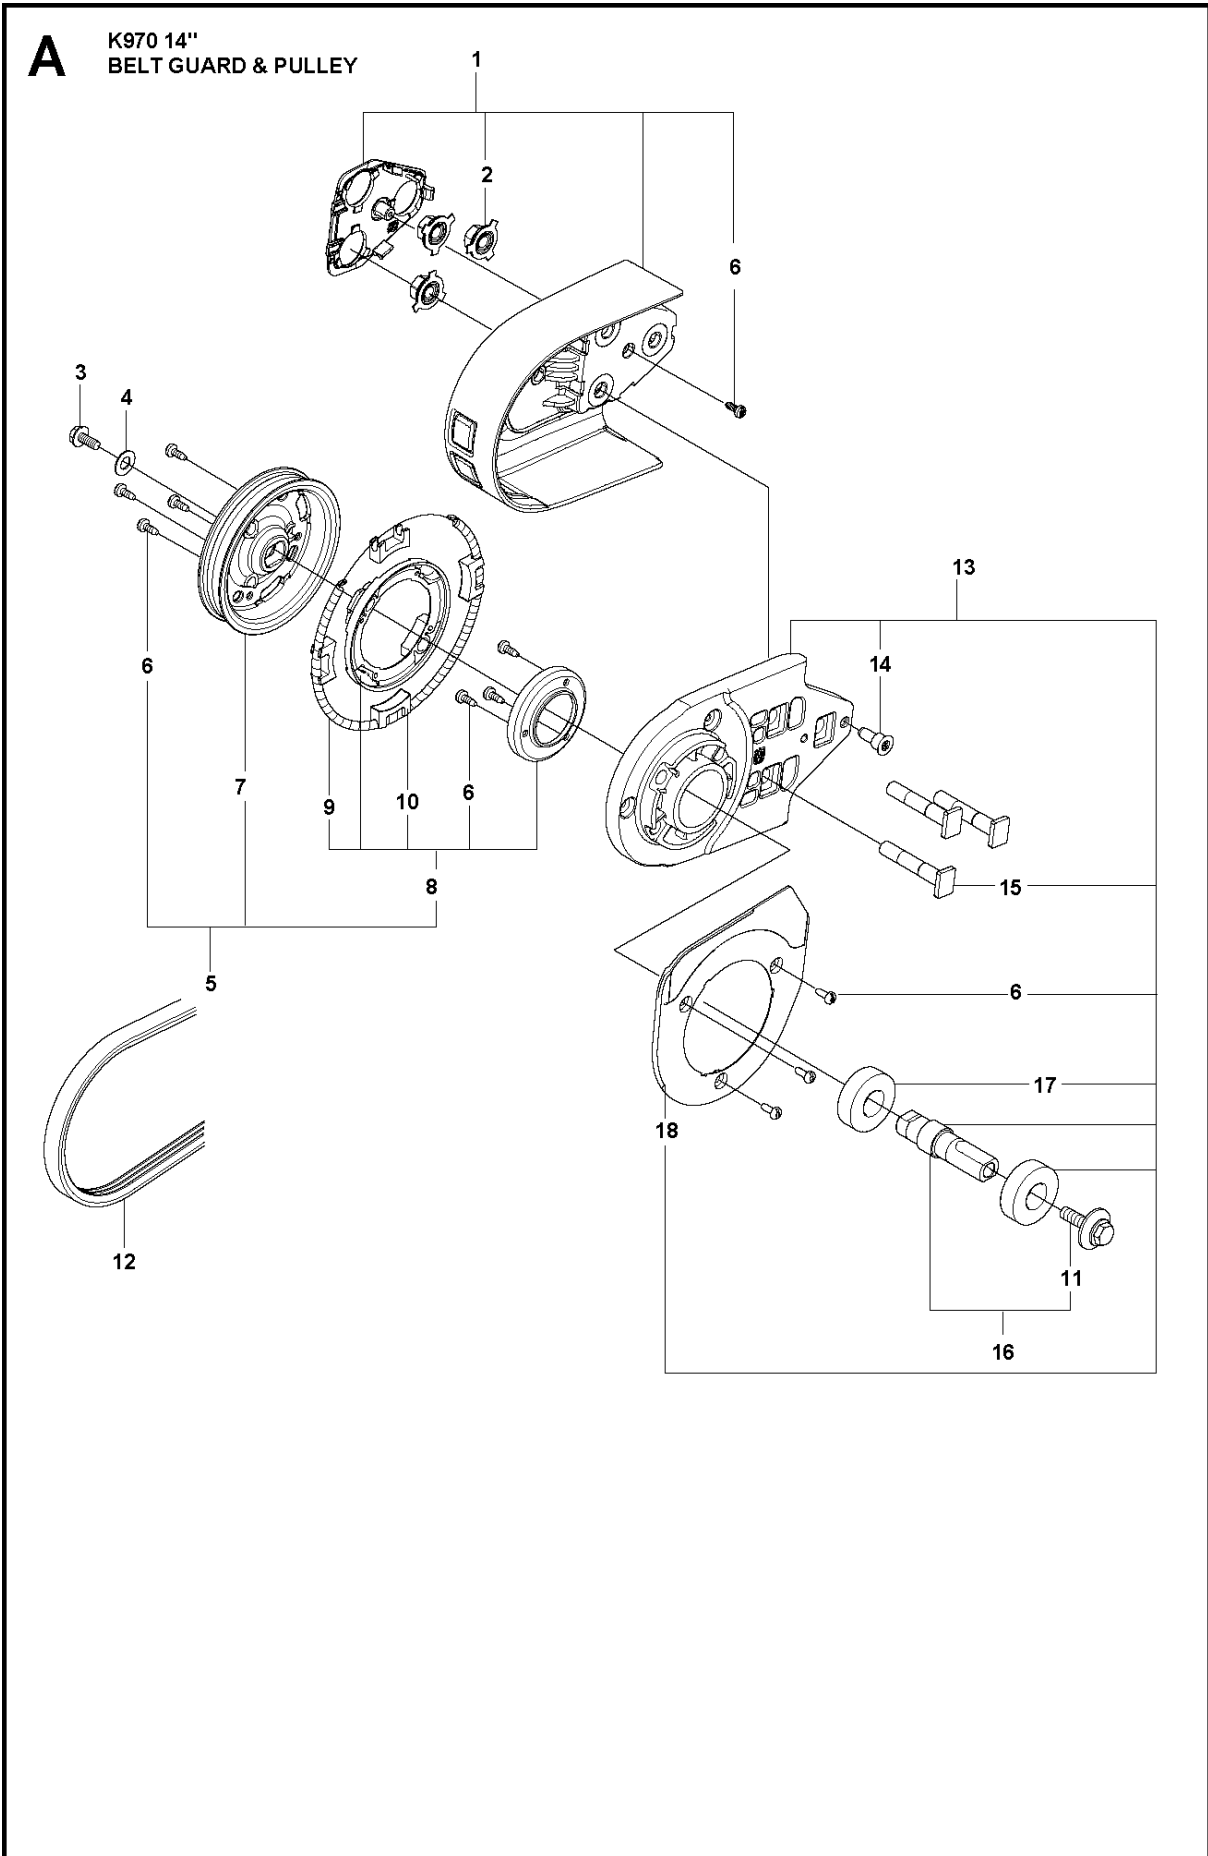

BELT GUARD & PULLEY

K970 Smartguard, 2020-04

Ref	Part No	Description	Remark	QTY KIT	
1	501 05 71-03	BELT GUARD	"14""	1	
2	586 74 37-01	NUT WASHER		3	1
3	503 20 00-45	SCREW EHHFM		1	
4	503 23 01-16	WASHER		1	
5	586 30 70-02	PULLEY ASSY		1	
6	525 88 74-02	SCREW CITXPANT		11	1
7	584 43 94-01	PULLEY		1	
8	505 44 54-05	CASSETTE		1	9
9	544 44 10-01	DRAW SPRING		1	9, 10
10	544 44 04-02	BRAKE SHOE		4	9
11	590 50 38-01	SCREW		1	10
12	544 97 63-04	BELT	"14""	1	10
13	588 99 20-03	BEARING HOUSING ASSY	"14""	1	15, 23
14	584 99 43-01	SCREW		1	15
15	503 87 54-02	BAR BOLT		3	15
16	588 99 24-01	SHAFT		1	15
17	583 95 33-01	BALL BEARING		2	
18	586 80 10-02	SLIP RING HOLDER		1	15