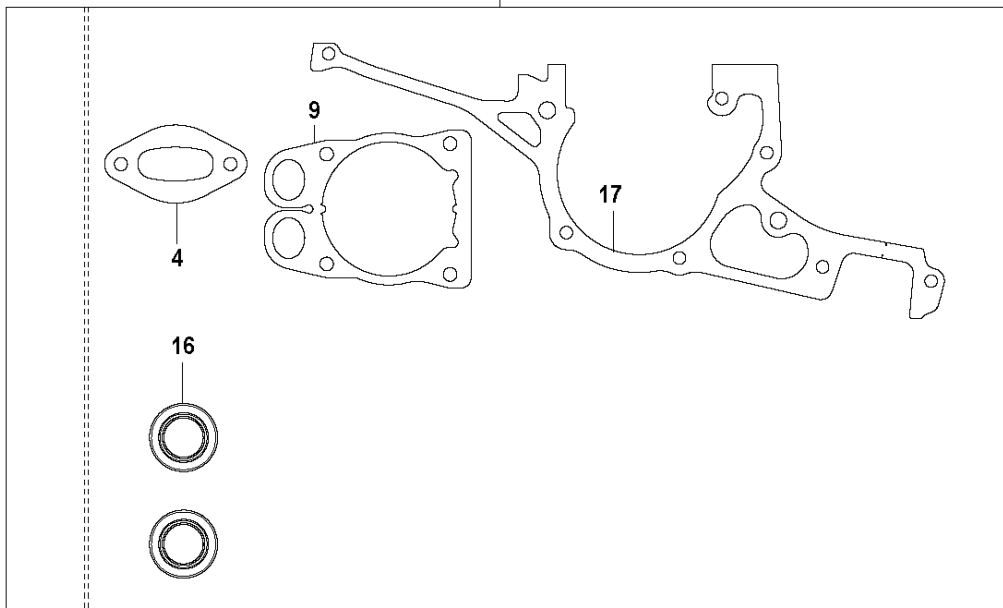

E K970
CYLINDER, PISTON & MUFFLER

CYLINDER, PISTON & MUFFLER

K970 Smartguard, 2020-04

Ref	Part No	Description	Remark	QTY KIT
1	544 21 84-40	SCREW ITXSCM		4
2	586 35 10-04	CYLINDER ASSY	Incl. 9 - 10, 13	1
3	577 99 76-02	HEAT DEFLECTOR		1
4	585 28 09-01	GASKET		1
5	587 63 11-01	MUFFLER ASSY		1
6	503 21 53-25	SCREW ITXSCM		1
7	503 23 04-02	WASHER		1
8	584 91 22-01	DECOMPRESSION VALVE		1
9	594 89 01-01	GASKET	Paper gasket	1
10	506 41 32-02	PISTON	Incl. 11 - 12	1
11	503 28 90-35	PISTON RING		2
12	737 44 13-00	CIRCLIP		2
13	503 25 61-01	NEEDLE BEARING		1
14	578 11 91-01	SLEEVE		4
15	544 22 98-09	GASKET KIT	Incl. 4, 9, 15 - 17	1
16	503 26 02-04	SEALING RING		2
17	577 98 89-01	GASKET		1
18	544 21 84-01	SCREW ITXSCM		2