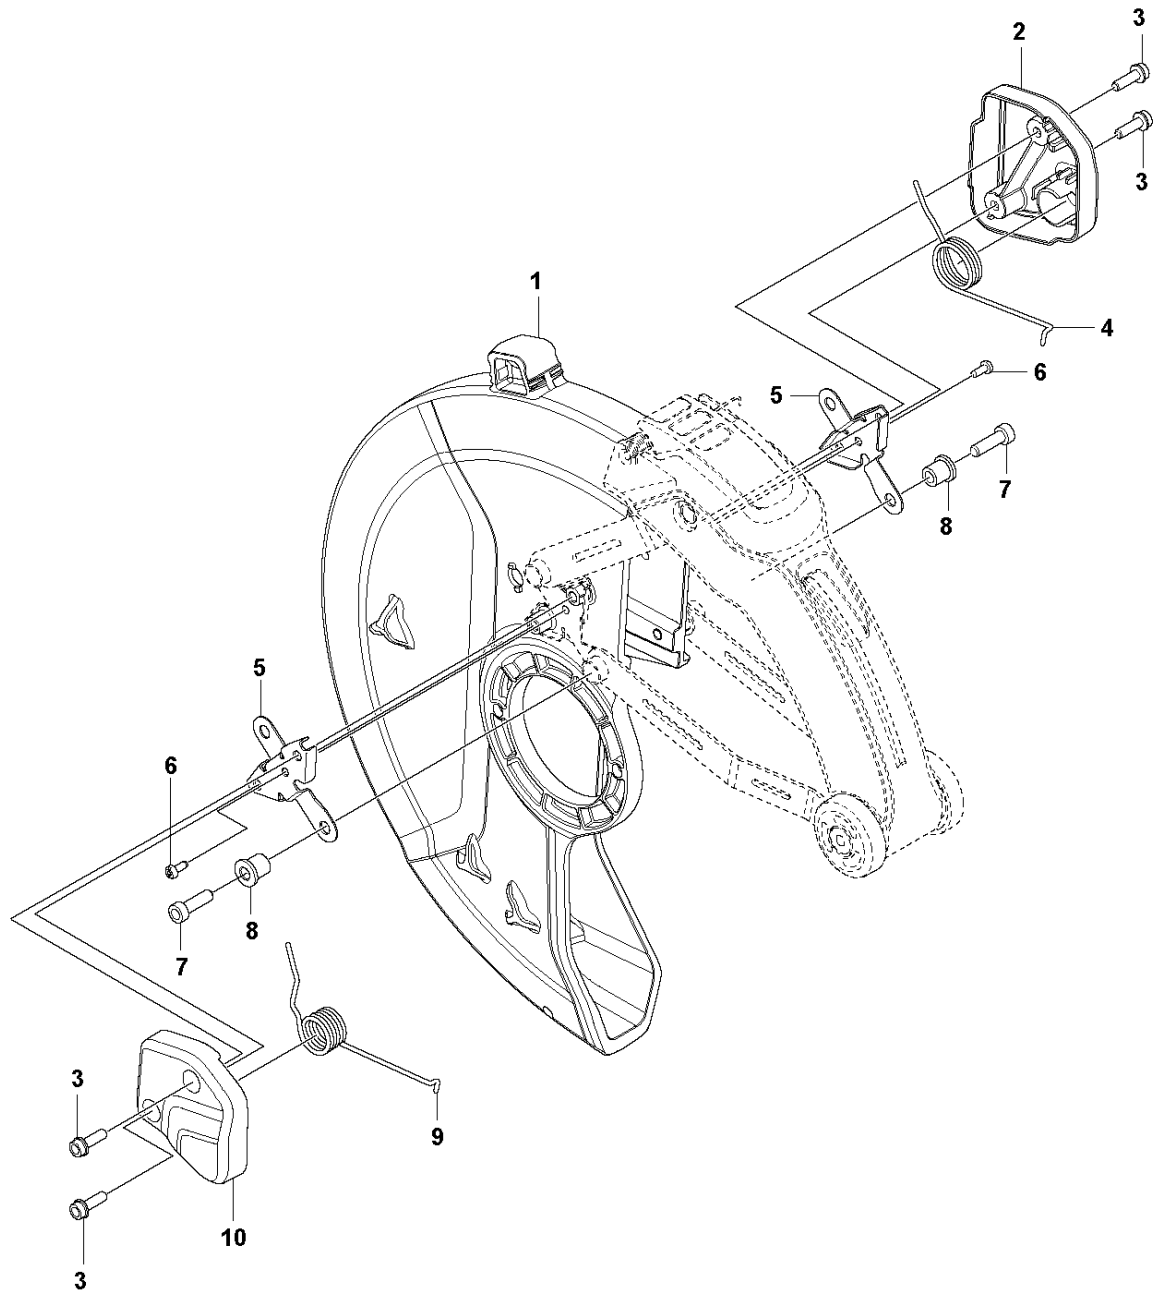

# SPARE PARTS LIST

POWER CUTTERS

K970 Smartguard, 2020-04

**B1** K970  
SMARTGUARD

GUARDS

K970 Smartguard, 2020-04

Ref	Part No	Description	Remark	QTY KIT
1	597 80 91-01	HANDLE LOOP	"14""	1
2	597 80 86-02	SPRING		1
3	598 44 59-01	SUPPORT ASSY		1
4	526 83 45-02	SCREW		2
5	597 80 88-01	BLADE GUARD		1
6	597 79 45-01	SCREW		2
7	597 80 95-01	WHEEL		2
8	598 44 57-01	SUPPORT ASSY		1

**B2** K970  
SMARTGUARD

GUARDS

K970 Smartguard, 2020-04

Ref	Part No	Description	Remark	QTY KIT
1	597 57 66-01	WHEEL GUARD		1
2	597 80 89-01	COVER		1
3	525 75 51-12	SCREW ITXSCFM		4
4	597 80 93-01	SPRING		1
5	598 48 90-01	WEAR PLATE		2
6	525 88 74-02	SCREW CITXPANT		2
7	544 21 84-60	SCREW ITXSCM		4
8	599 66 17-01	BUSHING		4
9	597 80 92-01	SPRING		1
10	597 80 90-01	COVER		1