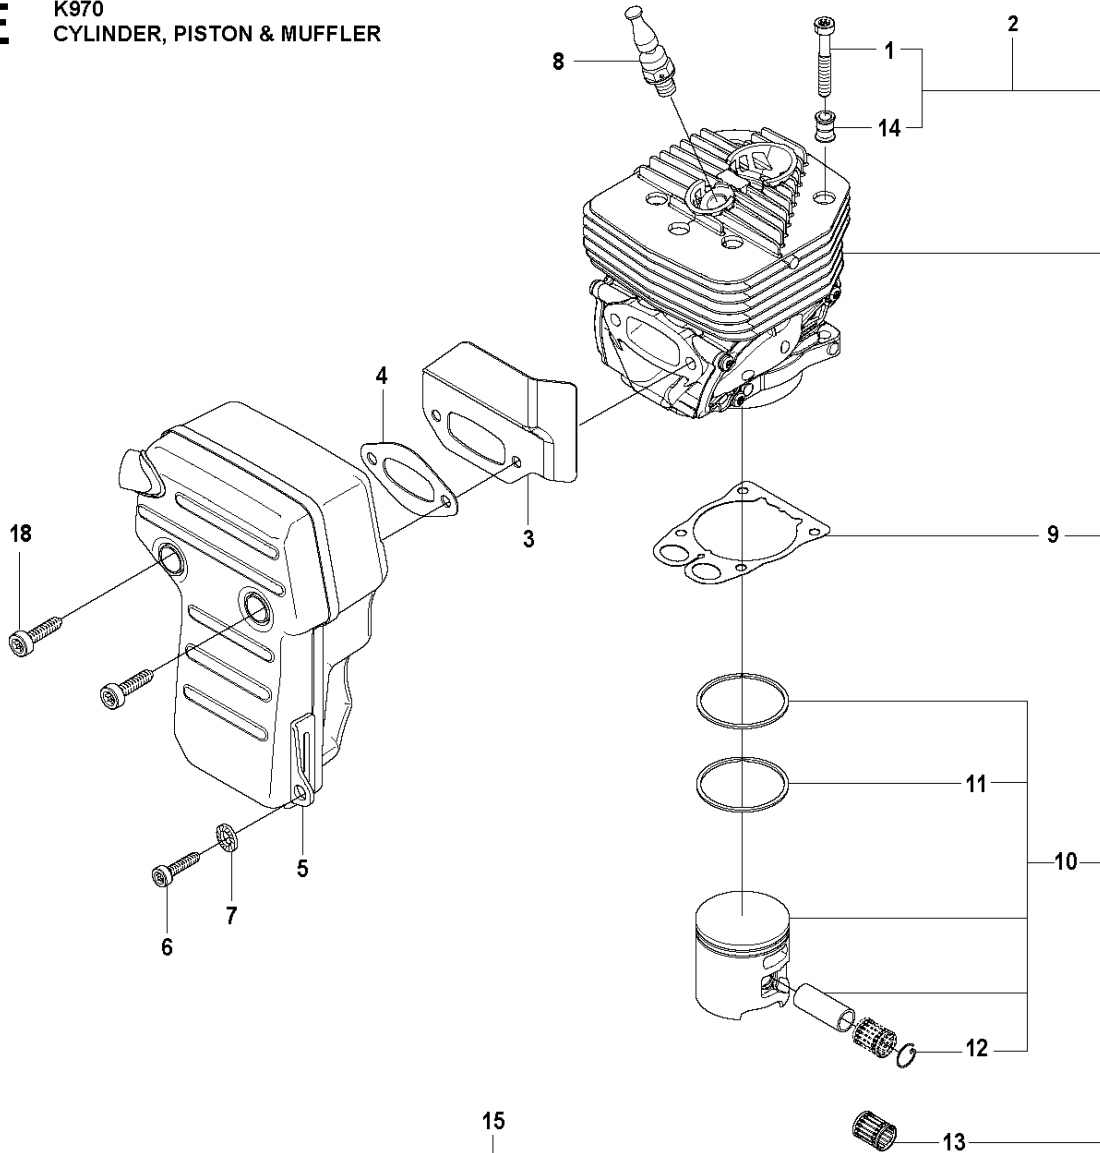

E K970
CYLINDER, PISTON & MUFFLER

CYLINDER, PISTON & MUFFLER

K970 Smartguard, 2020-04

Ref	Part No	Description	Remark	QTY KIT
1	544 21 84-40	SCREW ITXSCM		4
2	586 35 10-04	CYLINDER ASSY	Incl. 9 - 10, 13	1
3	577 99 76-02	HEAT DEFLECTOR		1
4	585 28 09-01	GASKET		1
5	587 63 11-01	MUFFLER ASSY		1
6	503 21 53-25	SCREW ITXSCM		1
7	503 23 04-02	WASHER		1
8	584 91 22-01	DECOMPRESSION VALVE		1
9	594 89 01-01	GASKET	Paper gasket	1
10	506 41 32-02	PISTON	Incl. 11 - 12	1
11	503 28 90-35	PISTON RING		2
12	737 44 13-00	CIRCLIP		2
13	503 25 61-01	NEEDLE BEARING		1
14	578 11 91-01	SLEEVE		4
15	544 22 98-09	GASKET KIT	Incl. 4, 9, 15 - 17	1
16	503 26 02-04	SEALING RING		2
17	577 98 89-01	GASKET		1
18	544 21 84-01	SCREW ITXSCM		2