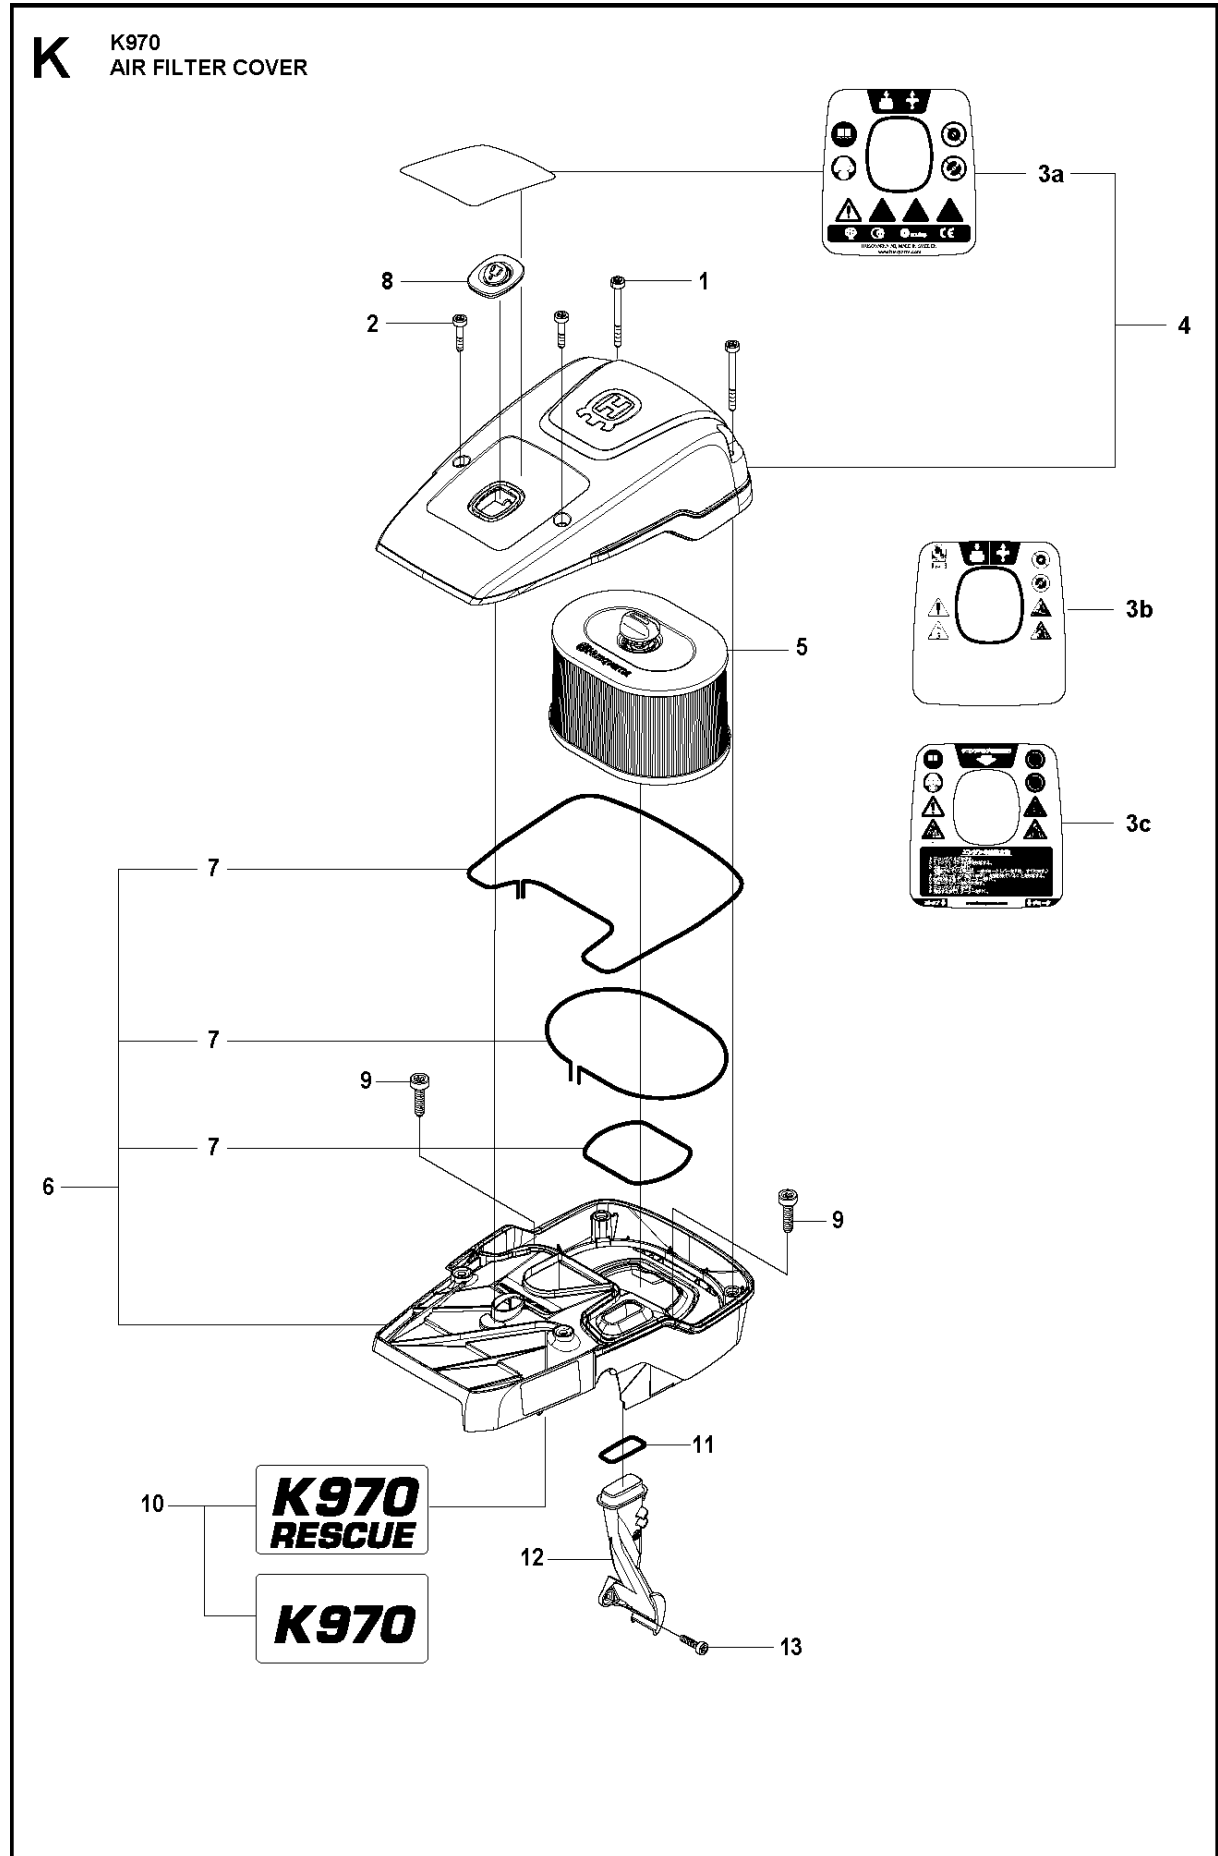

AIR FILTER COVER

K970 Smartguard, 2020-04

Ref	Part No	Description	Remark	QTY	KIT
1	503 21 53-56	SCREW ITXSCM		2	
2	503 21 53-26	SCREW ITXSCM		2	
3a	584 91 33-04	DECAL		1	4
3b	584 91 33-05	DECAL	US, CA, MEX	1	
3c	584 91 33-03	DECAL	JP	1	
4	587 00 51-06	FILTER COVER ASSY		1	
5	510 24 41-03	AIR FILTER		1	
6	586 56 40-01	CYLINDER COVER ASSY		1	
7	525 61 70-04	SEALING		3	6
8	585 42 83-01	PLUG		1	
9	503 21 53-30	SCREW ITXSCM		2	
10	525 57 16-01	DECAL		1	
10	525 57 16-02	DECAL		1	
11	740 48 20-03	O-RING		1	
12	525 57 17-02	AIR NOZZLE		1	
13	501 98 10-01	SCREW ITXSCM		1