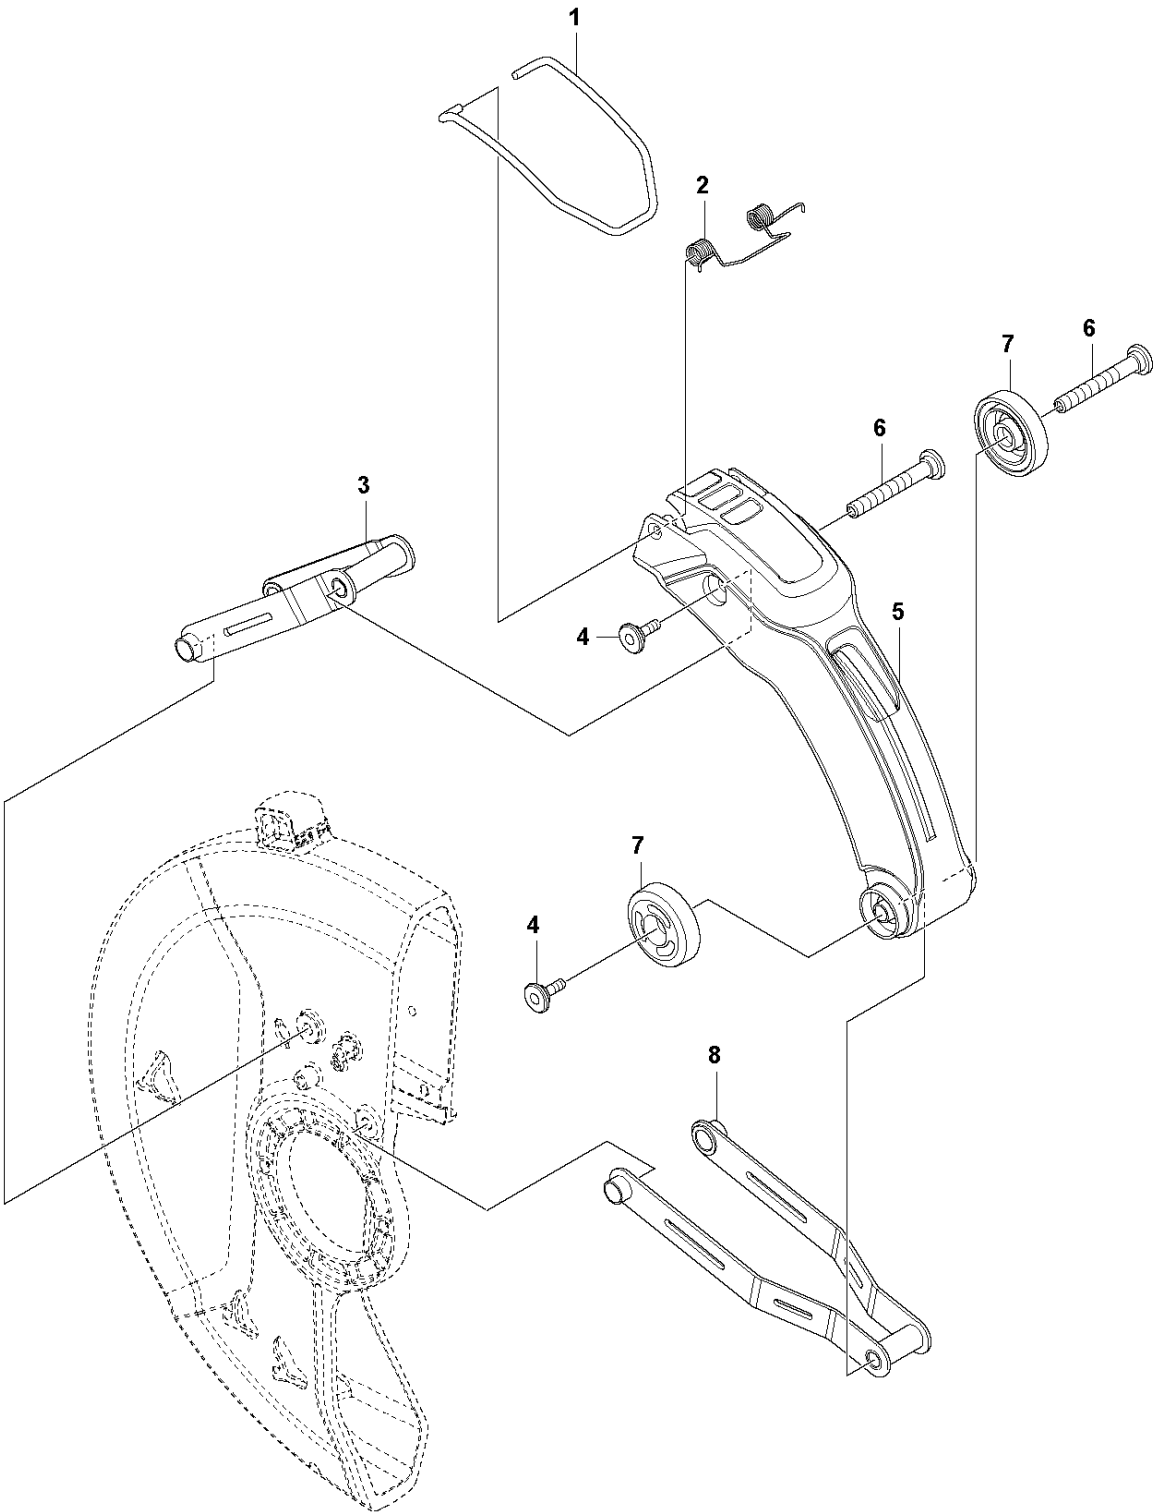

# SPARE PARTS LIST

POWER CUTTERS

K970 Smartguard, 2020-04

**B1** K970  
SMARTGUARD

GUARDS

K970 Smartguard, 2020-04

Ref	Part No	Description	Remark	QTY KIT
1	597 80 91-01	HANDLE LOOP	"14""	1
2	597 80 86-02	SPRING		1
3	598 44 59-01	SUPPORT ASSY		1
4	526 83 45-02	SCREW		2
5	597 80 88-01	BLADE GUARD		1
6	597 79 45-01	SCREW		2
7	597 80 95-01	WHEEL		2
8	598 44 57-01	SUPPORT ASSY		1

**B2** K970  
SMARTGUARD

GUARDS

K970 Smartguard, 2020-04

Ref	Part No	Description	Remark	QTY KIT
1	597 57 66-01	WHEEL GUARD		1
2	597 80 89-01	COVER		1
3	525 75 51-12	SCREW ITXSCFM		4
4	597 80 93-01	SPRING		1
5	598 48 90-01	WEAR PLATE		2
6	525 88 74-02	SCREW CITXPANT		2
7	544 21 84-60	SCREW ITXSCM		4
8	599 66 17-01	BUSHING		4
9	597 80 92-01	SPRING		1
10	597 80 90-01	COVER		1